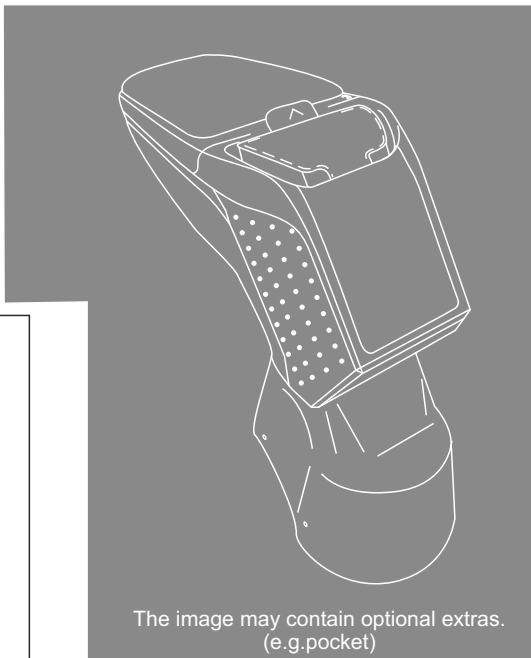

VOLKSWAGEN UP! 2012- SKODA CITIGO 2012- SEAT MII 2012-

NOT for e-up / Citigo e iV / Mii electric !

- V00312 with pocket
- V00313 with pocket
- V00314 with pocket
- V01192 without pocket
- V00407 with pocket
- V00408 with pocket
- V00409 with pocket
- V01193 without pocket

4×

St 4,8x16

4×

St 3,9x25

4×

Ø 4,3x12