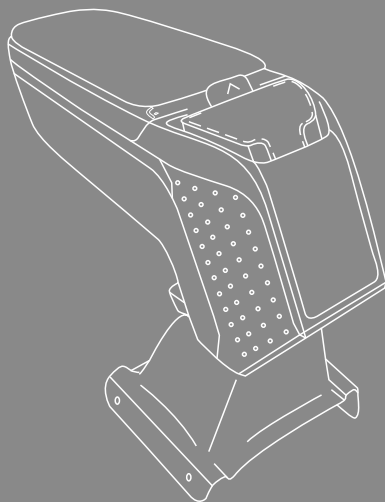

SKODA OCTAVIA II 2004-2013 YETI 2009-2017

- V00253 with pocket
- V00292 with pocket
- V01103 without pocket
- V00347 with pocket
- V00387 with pocket
- V01104 without pocket

The image may contain optional extras.
(e.g. pocket)

4x

St 4,8x16

4x

St 3,9x25

4x

Ø 4,3x12